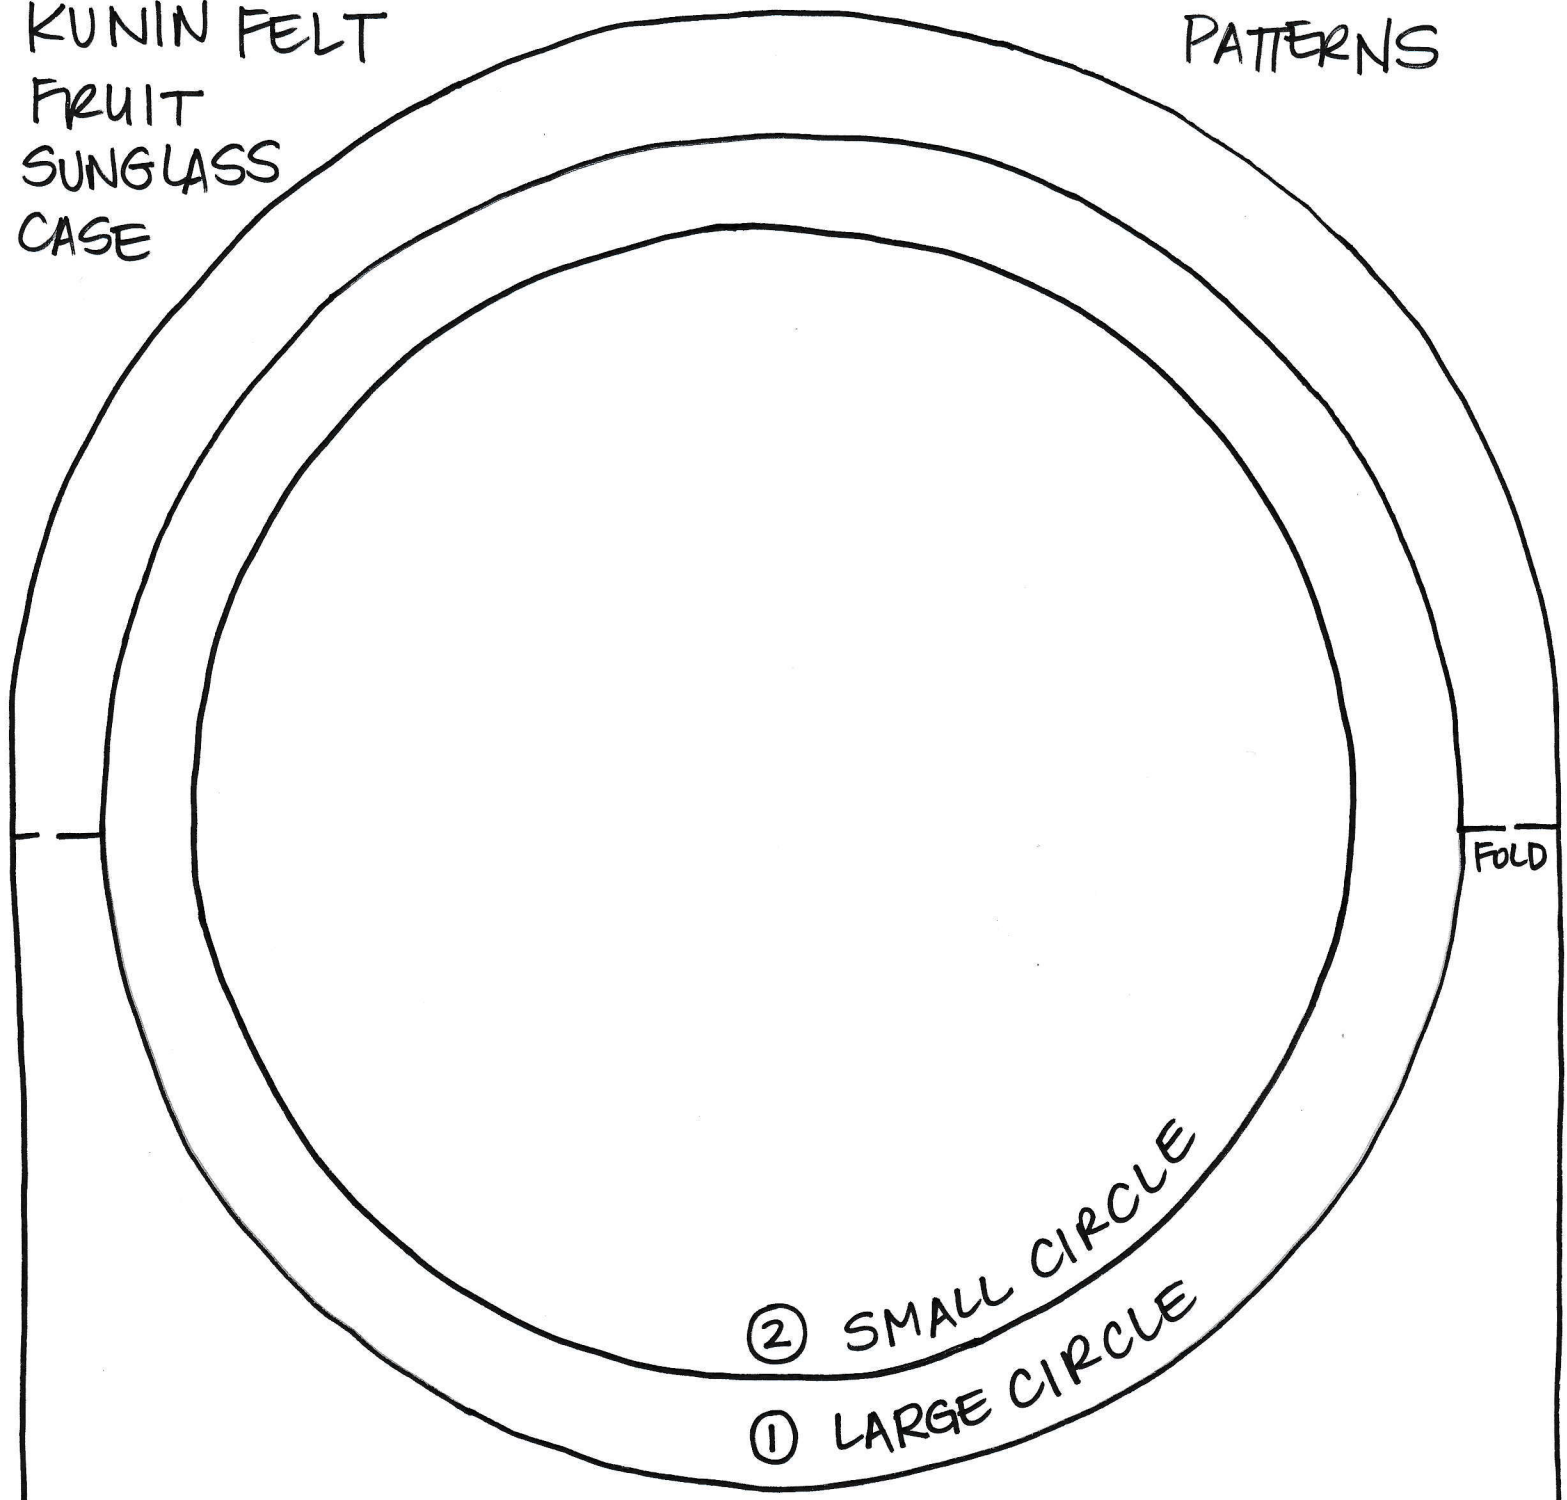

KUNIN FELT
FRUIT
SUNGLASS
CASE

PATTERNS

FOLD

FOLD

SUNGLASS CASE BASE
8" X 12" WITH CURVED TOP

@creativelybeth