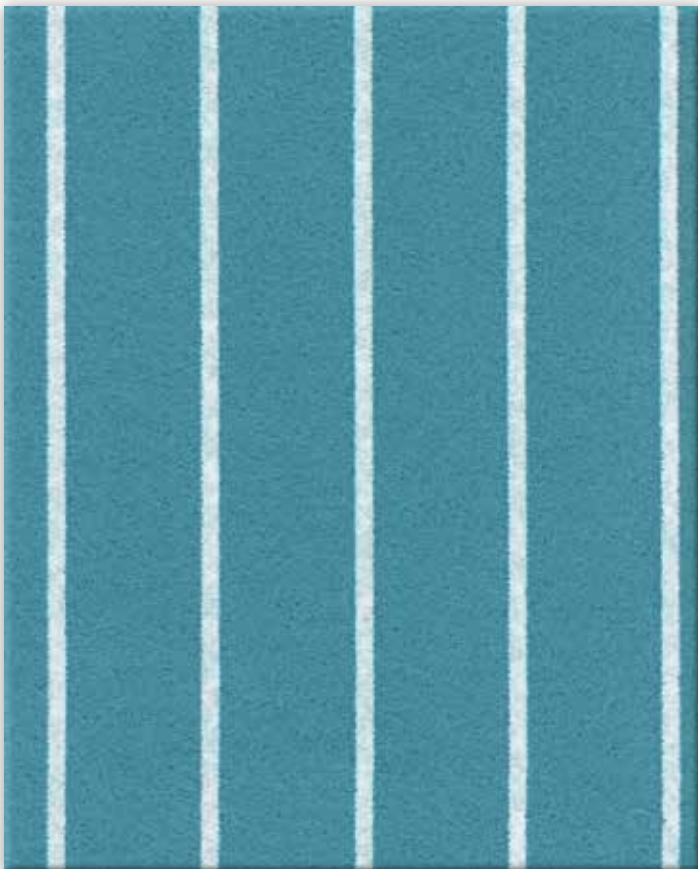

# Coordinates

STRIPES • HEARTS • STARS

**L3W** White Stripe on Yellow

**L2W** White Stripe on Orange

**L4W** White Stripe on Lagoon

**L9W** White Stripe on Black

**H5R** Red Heart on White

**H6W** White Heart on Candy Pink

**S3W** White Star on Yellow

**S7W** White Star on Pirate Green

**Craft Cuts**

- 9"x12" (22.9cm x 30.5cm)  
24-piece single color pack  
UPC coded

All Coordinates Felts  
harmonize with Classic Felts

**Care  
Instructions**