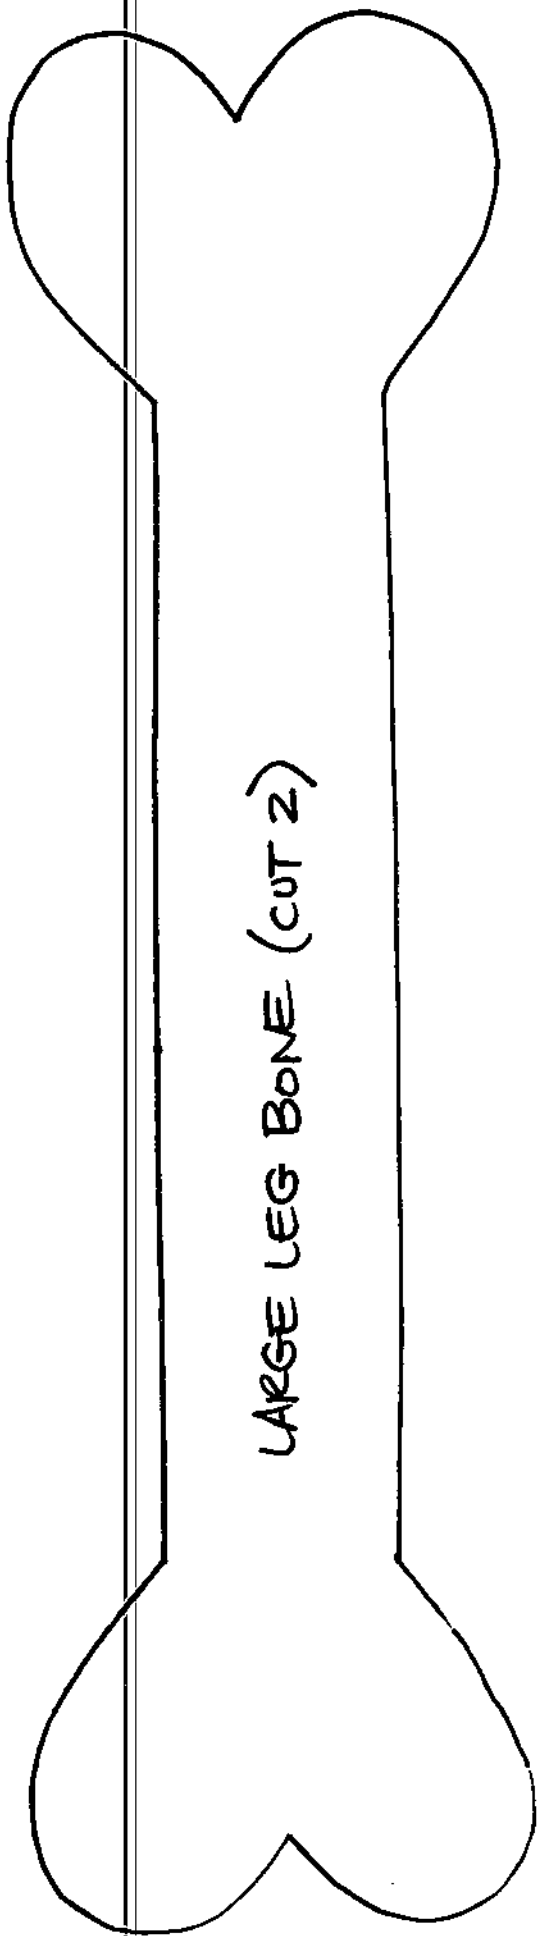

RIB CAGE (cut 1)

KUNIN FELT TIE DYE SKELETON  
RIB CAGE PATTERN

Beth Water © 2016

LARGE LEG BONE (CUT 2)

PELVIS (CUT 1)

KUNIN FELT TIE DYE  
SKELETON

Beth Water©2016

MEDIUM LEG BONE (CUT 2)

KNEE  
(CUT 2)

SMALL ARM BONE (CUT 4)

KININ  
FELT  
SKELETON  
TIE  
DYE