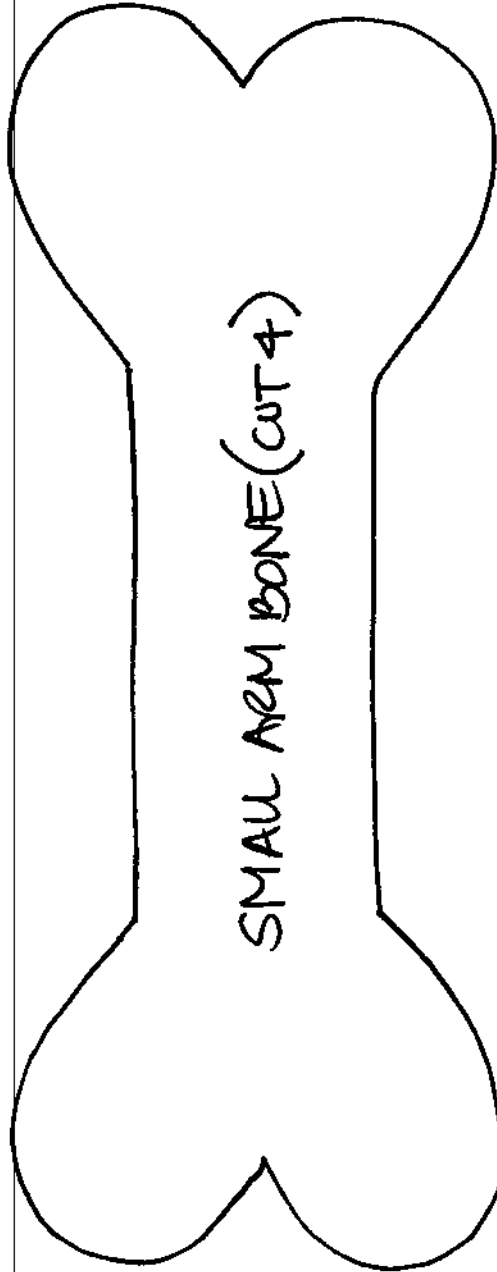

RIB CAGE (cut 1)

KUNIN FELT TIE DYE SKELETON  
RIB CAGE PATTERN

Beth Water © 2016

LARGE LEG BONE (CUT 2)

PELVIS (CUT 1)

KUNIN FELT TIE DYE  
SKELETON

Beth Water©2016

MEDIUM LEG BONE (CUT 2)

KNEE  
(CUT 2)

SMALL ARM BONE (CUT 4)

KININ  
FELT  
SKELETON  
TIE  
DYE