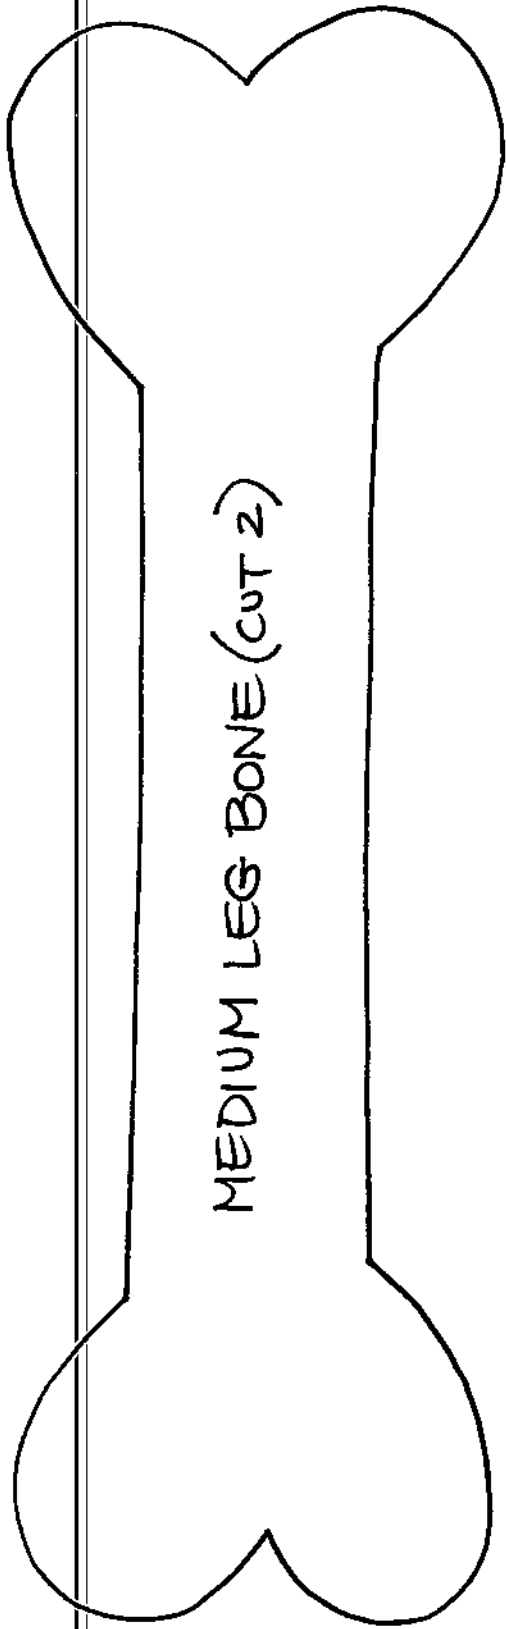

RIB CAGE (cut 1)

KUNIN FELT TIE DYE SKELETON  
RIB CAGE PATTERN

Beth Water © 2016

LARGE LEG BONE (CUT 2)

PELVIS (CUT 1)

KUNIN FELT TIE DYE  
SKELETON

Beth Water©2016

MEDIUM LEG BONE (CUT 2)

KNEE  
(CUT 2)

SMALL ARM BONE (CUT 4)

KININ  
FELT  
SKELETON  
TIE  
DYE